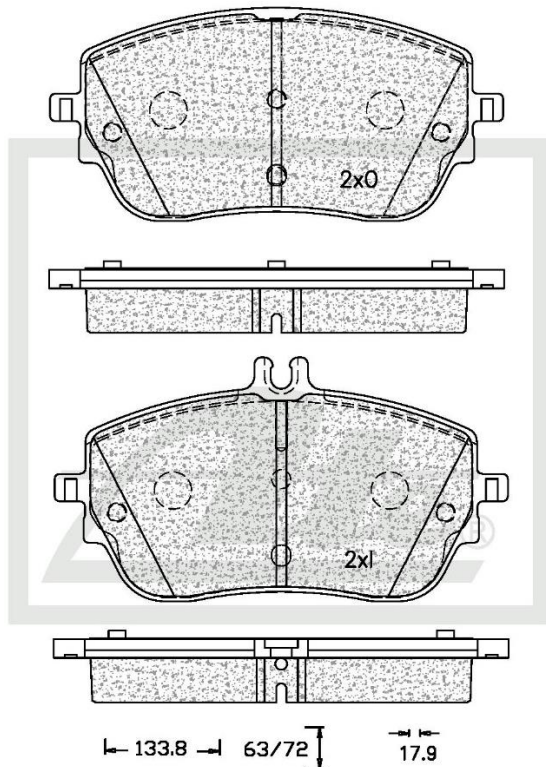

ATE1474

NEW PART NUMBER

Drawing

Details of New Part

Brake Pad – Front

Product Dimensions

Length – 133.8mm

Height – 63.0mm / 72.0mm

Thickness – 19.0mm

Package Dimensions

Weight – 1979.2g

L – 195.57mm

W – 167.11mm

H – 91.37mm